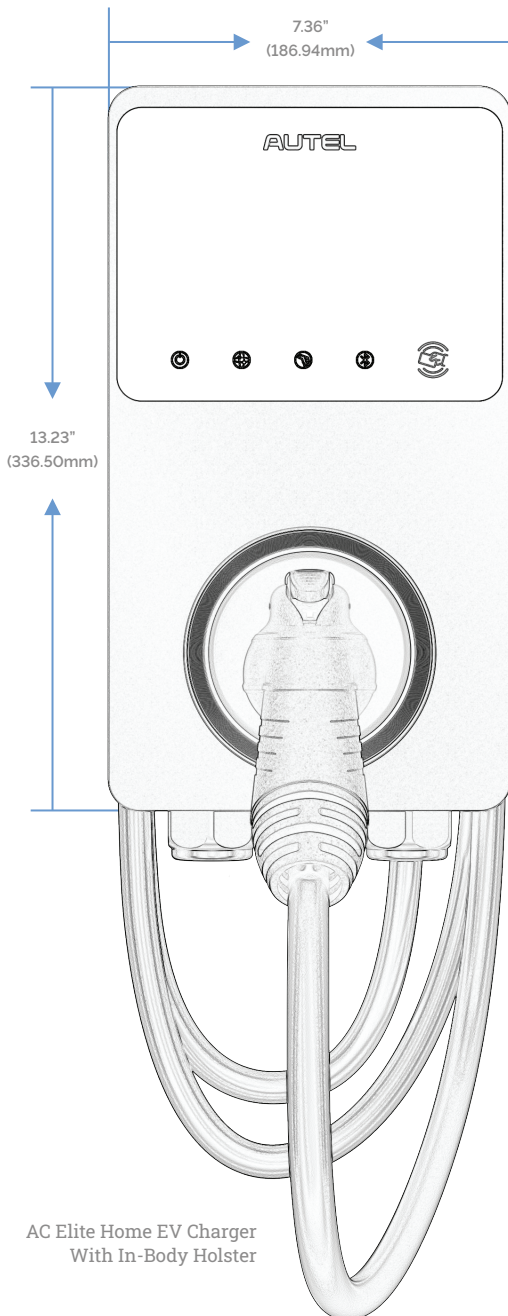

MAXI**CHARGER**[™] **ACELITE HOME**

LEVEL 2 ELECTRIC VEHICLE CHARGER SPECIFICATIONS

MAXICHARGER™
ACELITE HOME
 LEVEL 2 ELECTRIC VEHICLE CHARGER

SPECIFICATIONS

POWER

INPUT/OUTPUT POWER RATING & CURRENT	9.6kW (240V AC*40A) Or 12kW (240V AC*50A) Output Amperage Adjustable Via Mobile App, From 6A To 40A Or 50A
INPUT/OUTPUT VOLTAGE	208V±15%; 240V±15%, 60Hz
NETWORK TYPE	L1/N+PE, L1/L2/PE
CONNECTOR TYPE	SAE J1772, 25ft (7.5m)
GROUND FAULT DETECTION	20mA CCID
PROTECTION	Overcurrent, Overvoltage, Undervoltage, Integrated Surge Protection
POWER MEASUREMENT ACCURACY	+/- 1.0% From 1% To Full Scale
POWER CORD	NEMA 6-50 / NEMA 14-50 / Hardwired

OPERATIONAL RATINGS

ENCLOSURE RATING	NEMA 4
OPERATING TEMPERATURE RANGE	-40°F ~+131°F (-40°C ~+55°C)
STORAGE TEMPERATURE RANGE	-40°F ~+185°F (-40°C ~+85 °C)
MOUNTING	Wall Or Floor Using A Pedestal
DIMENSIONS (H*W*D)	13"x7"x3" (336x187x85mm)
WEIGHT TOTAL (INCLUDES CHARGER, GABLE, GUN & HOLSTER)	Ranges Between 13lbs. (5.9 kg) - 15.9 lbs. (7.2 kg) Based On Model