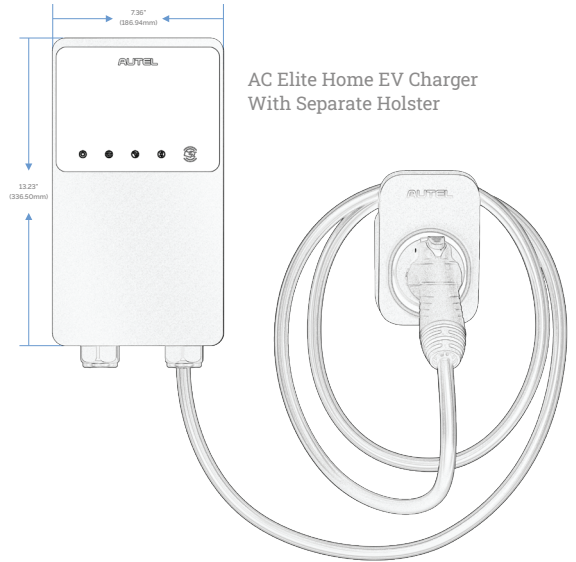

MAXI**CHARGER**[™] **ACELITE HOME**

LEVEL 2 ELECTRIC VEHICLE CHARGER SPECIFICATIONS

MAXICHARGER™
ACELITE HOME
 LEVEL 2 ELECTRIC VEHICLE CHARGER

SPECIFICATIONS

POWER

INPUT/OUTPUT POWER RATING & CURRENT	9.6kW (240V AC*40A) Or 12kW (240V AC*50A) Output Amperage Adjustable Via Mobile App, From 6A To 40A Or 50A
INPUT/OUTPUT VOLTAGE	208V±15%; 240V±15%, 60Hz
NETWORK TYPE	L1/N+PE, L1/L2/PE
CONNECTOR TYPE	SAE J1772, 25ft (7.5m)
GROUND FAULT DETECTION	20mA CCID
PROTECTION	Overcurrent, Overvoltage, Undervoltage, Integrated Surge Protection
POWER MEASUREMENT ACCURACY	+/- 1.0% From 1% To Full Scale
POWER CORD	NEMA 6-50 / NEMA 14-50 / Hardwired

OPERATIONAL RATINGS

ENCLOSURE RATING	NEMA 4
OPERATING TEMPERATURE RANGE	-40°F ~+131°F (-40°C ~+55°C)
STORAGE TEMPERATURE RANGE	-40°F ~+185°F (-40°C ~+85 °C)
MOUNTING	Wall Or Floor Using A Pedestal
DIMENSIONS (H*W*D)	13"x7"x3" (336x187x85mm)
WEIGHT TOTAL (INCLUDES CHARGER, GABLE, GUN & HOLSTER)	Ranges Between 13lbs. (5.9 kg) - 15.9 lbs. (7.2 kg) Based On Model

USER INTERFACE

STATUS INDICATION	LED/APP
USER INTERFACE	ACDI Energy Services APP; ACDI Energy Services Network
CONNECTIVITY	Bluetooth, Wi-Fi, Ethernet, CAN, RS485 (For Energy Meter Connection)
COMMUNICATION PROTOCOLS	OCPP 1.6J (Can Be Upgraded To OCPP 2.0.1 Later)
USER AUTHENTICATION	APP, AutoStart, RFID Card
CARD READER	Optional: ISO 15693, ISO 14443, NFC
SOFTWARE UPDATE	OTA