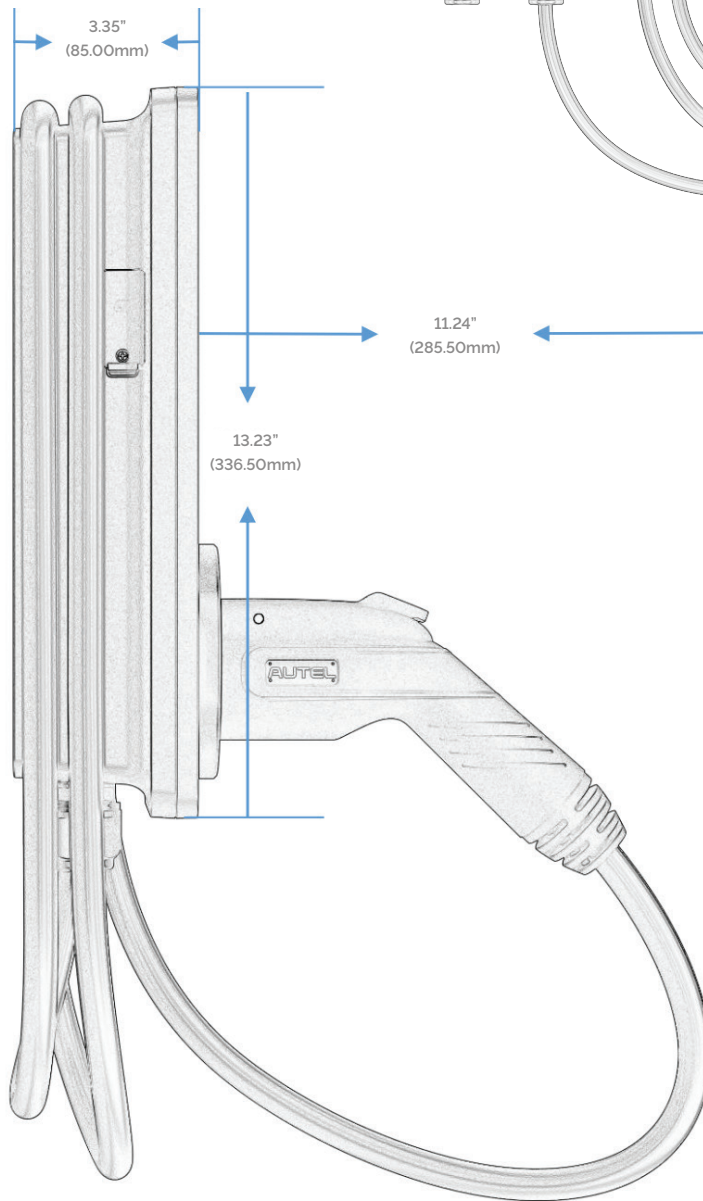

MAXI**CHARGER**[™] **ACELITE HOME**

LEVEL 2 ELECTRIC VEHICLE CHARGER SPECIFICATIONS

MAXICHARGER™
ACELITE HOME
 LEVEL 2 ELECTRIC VEHICLE CHARGER

SPECIFICATIONS

POWER

INPUT/OUTPUT POWER RATING & CURRENT	9.6kW (240V AC*40A) Or 12kW (240V AC*50A) Output Amperage Adjustable Via Mobile App, From 6A To 40A Or 50A
INPUT/OUTPUT VOLTAGE	208V±15%; 240V±15%, 60Hz
NETWORK TYPE	L1/N+PE, L1/L2/PE
CONNECTOR TYPE	SAE J1772, 25ft (7.5m)
GROUND FAULT DETECTION	20mA CCID
PROTECTION	Overcurrent, Overvoltage, Undervoltage, Integrated Surge Protection
POWER MEASUREMENT ACCURACY	+/- 1.0% From 1% To Full Scale
POWER CORD	NEMA 6-50 / NEMA 14-50 / Hardwired

OPERATIONAL RATINGS

ENCLOSURE RATING	NEMA 4
OPERATING TEMPERATURE RANGE	-40°F ~+131°F (-40°C ~+55°C)
STORAGE TEMPERATURE RANGE	-40°F ~+185°F (-40°C ~+85 °C)
MOUNTING	Wall Or Floor Using A Pedestal
DIMENSIONS (H*W*D)	13"x7"x3" (336x187x85mm)
WEIGHT TOTAL (INCLUDES CHARGER, GABLE, GUN & HOLSTER)	Ranges Between 13lbs. (5.9 kg) - 15.9 lbs. (7.2 kg) Based On Model