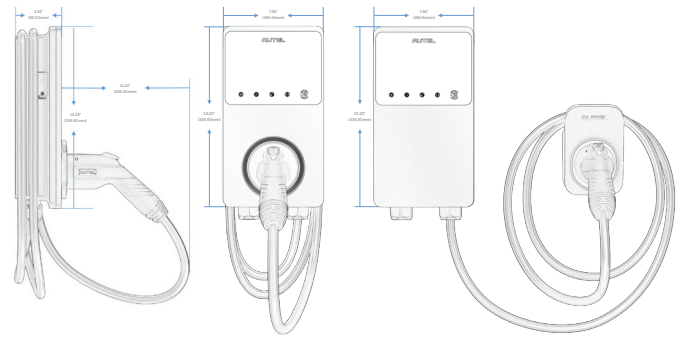

MAXI**CHARGER**[™] **ACELITE HOME**

LEVEL 2 ELECTRIC VEHICLE CHARGER SPECIFICATIONS

MAXICHARGER™
ACELITE HOME
 LEVEL 2 ELECTRIC VEHICLE CHARGER

SPECIFICATIONS

POWER

INPUT/OUTPUT POWER RATING & CURRENT	9.6kW (240V AC*40A) Or 12kW (240V AC*50A) Output Amperage Adjustable Via Mobile App, From 6A To 40A Or 50A
INPUT/OUTPUT VOLTAGE	208V±15%; 240V±15%, 60Hz
NETWORK TYPE	L1/N+PE, L1/L2/PE
CONNECTOR TYPE	SAE J1772, 25ft (7.5m)
GROUND FAULT DETECTION	20mA CCID
PROTECTION	Overcurrent, Overvoltage, Undervoltage, Integrated Surge Protection
POWER MEASUREMENT ACCURACY	+/- 1.0% From 1% To Full Scale
POWER CORD	NEMA 6-50 / NEMA 14-50 / Hardwired

OPERATIONAL RATINGS

ENCLOSURE RATING	NEMA 4
OPERATING TEMPERATURE RANGE	-40°F ~+131°F (-40°C ~+55°C)
STORAGE TEMPERATURE RANGE	-40°F ~+185°F (-40°C ~+85 °C)
MOUNTING	Wall Or Floor Using A Pedestal
DIMENSIONS (H*W*D)	13"x7"x3" (336x187x85mm)
WEIGHT TOTAL (INCLUDES CHARGER, GABLE, GUN & HOLSTER)	Ranges Between 13lbs. (5.9 kg) - 15.9 lbs. (7.2 kg) Based On Model

USER INTERFACE

STATUS INDICATION	LED/APP
USER INTERFACE	ACDI Energy Services APP; ACDI Energy Services Network
CONNECTIVITY	Bluetooth, Wi-Fi, Ethernet, CAN, RS485 (For Energy Meter Connection)
COMMUNICATION PROTOCOLS	OCPP 1.6J (Can Be Upgraded To OCPP 2.0.1 Later)
USER AUTHENTICATION	APP, AutoStart, RFID Card
CARD READER	Optional: ISO 15693, ISO 14443, NFC
SOFTWARE UPDATE	OTA