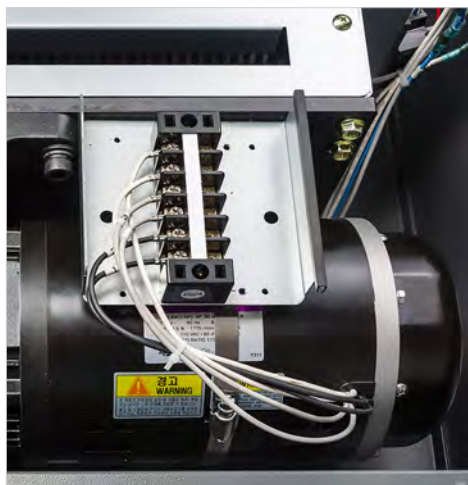

Destroys devices and optical media for complete data security.

Features | Benefits

- Powerful SSD, mini tablet, cell phone, and flash drive shredder
- Security Level O-3 | E-3 for the destruction of confidential digital media
- Chain driven continuous duty motor for slip-free power
- Automatic jam protection- Machine cycles through forward and reverse until shredding is complete
- LED keypad with easy-to-use controls for simple operation
- Rubber shock mounts suspend the cutting head and reduce vibration
- Self-cleaning mode ensures optimal performance
- For safety, the shredder stops when the door or feed cover are opened
- Convenient self-closing flap for continuous shredding of sensitive media

LED keypad with easy-to-use controls for simple operation.

Security Level

Security Level

Phones & Mini Tablets

SSDs

USB Drives

Chain Driven Motor

Jam Protection

Self-Clean Shredder

Precision Engineered

The PowerTEC® 808 Media Shredder shreds SSDs, cell phones, USB drives, mini tablets, and optical media for complete data security.

The continuous duty motor won't overheat under frequent use.

Heavy-duty cutting cylinders are designed for high-volume shredding.

Powerful chain-driven motor provides slip-free performance.

Dahle PowerTEC® 808 MS

Security Level	Capacity	Shred Size	Waste Volume	Feed Width	Motor
0-3 E-3	1 Drive	4mm x 15mm	4 gal.	6.5"	3.5 Hp